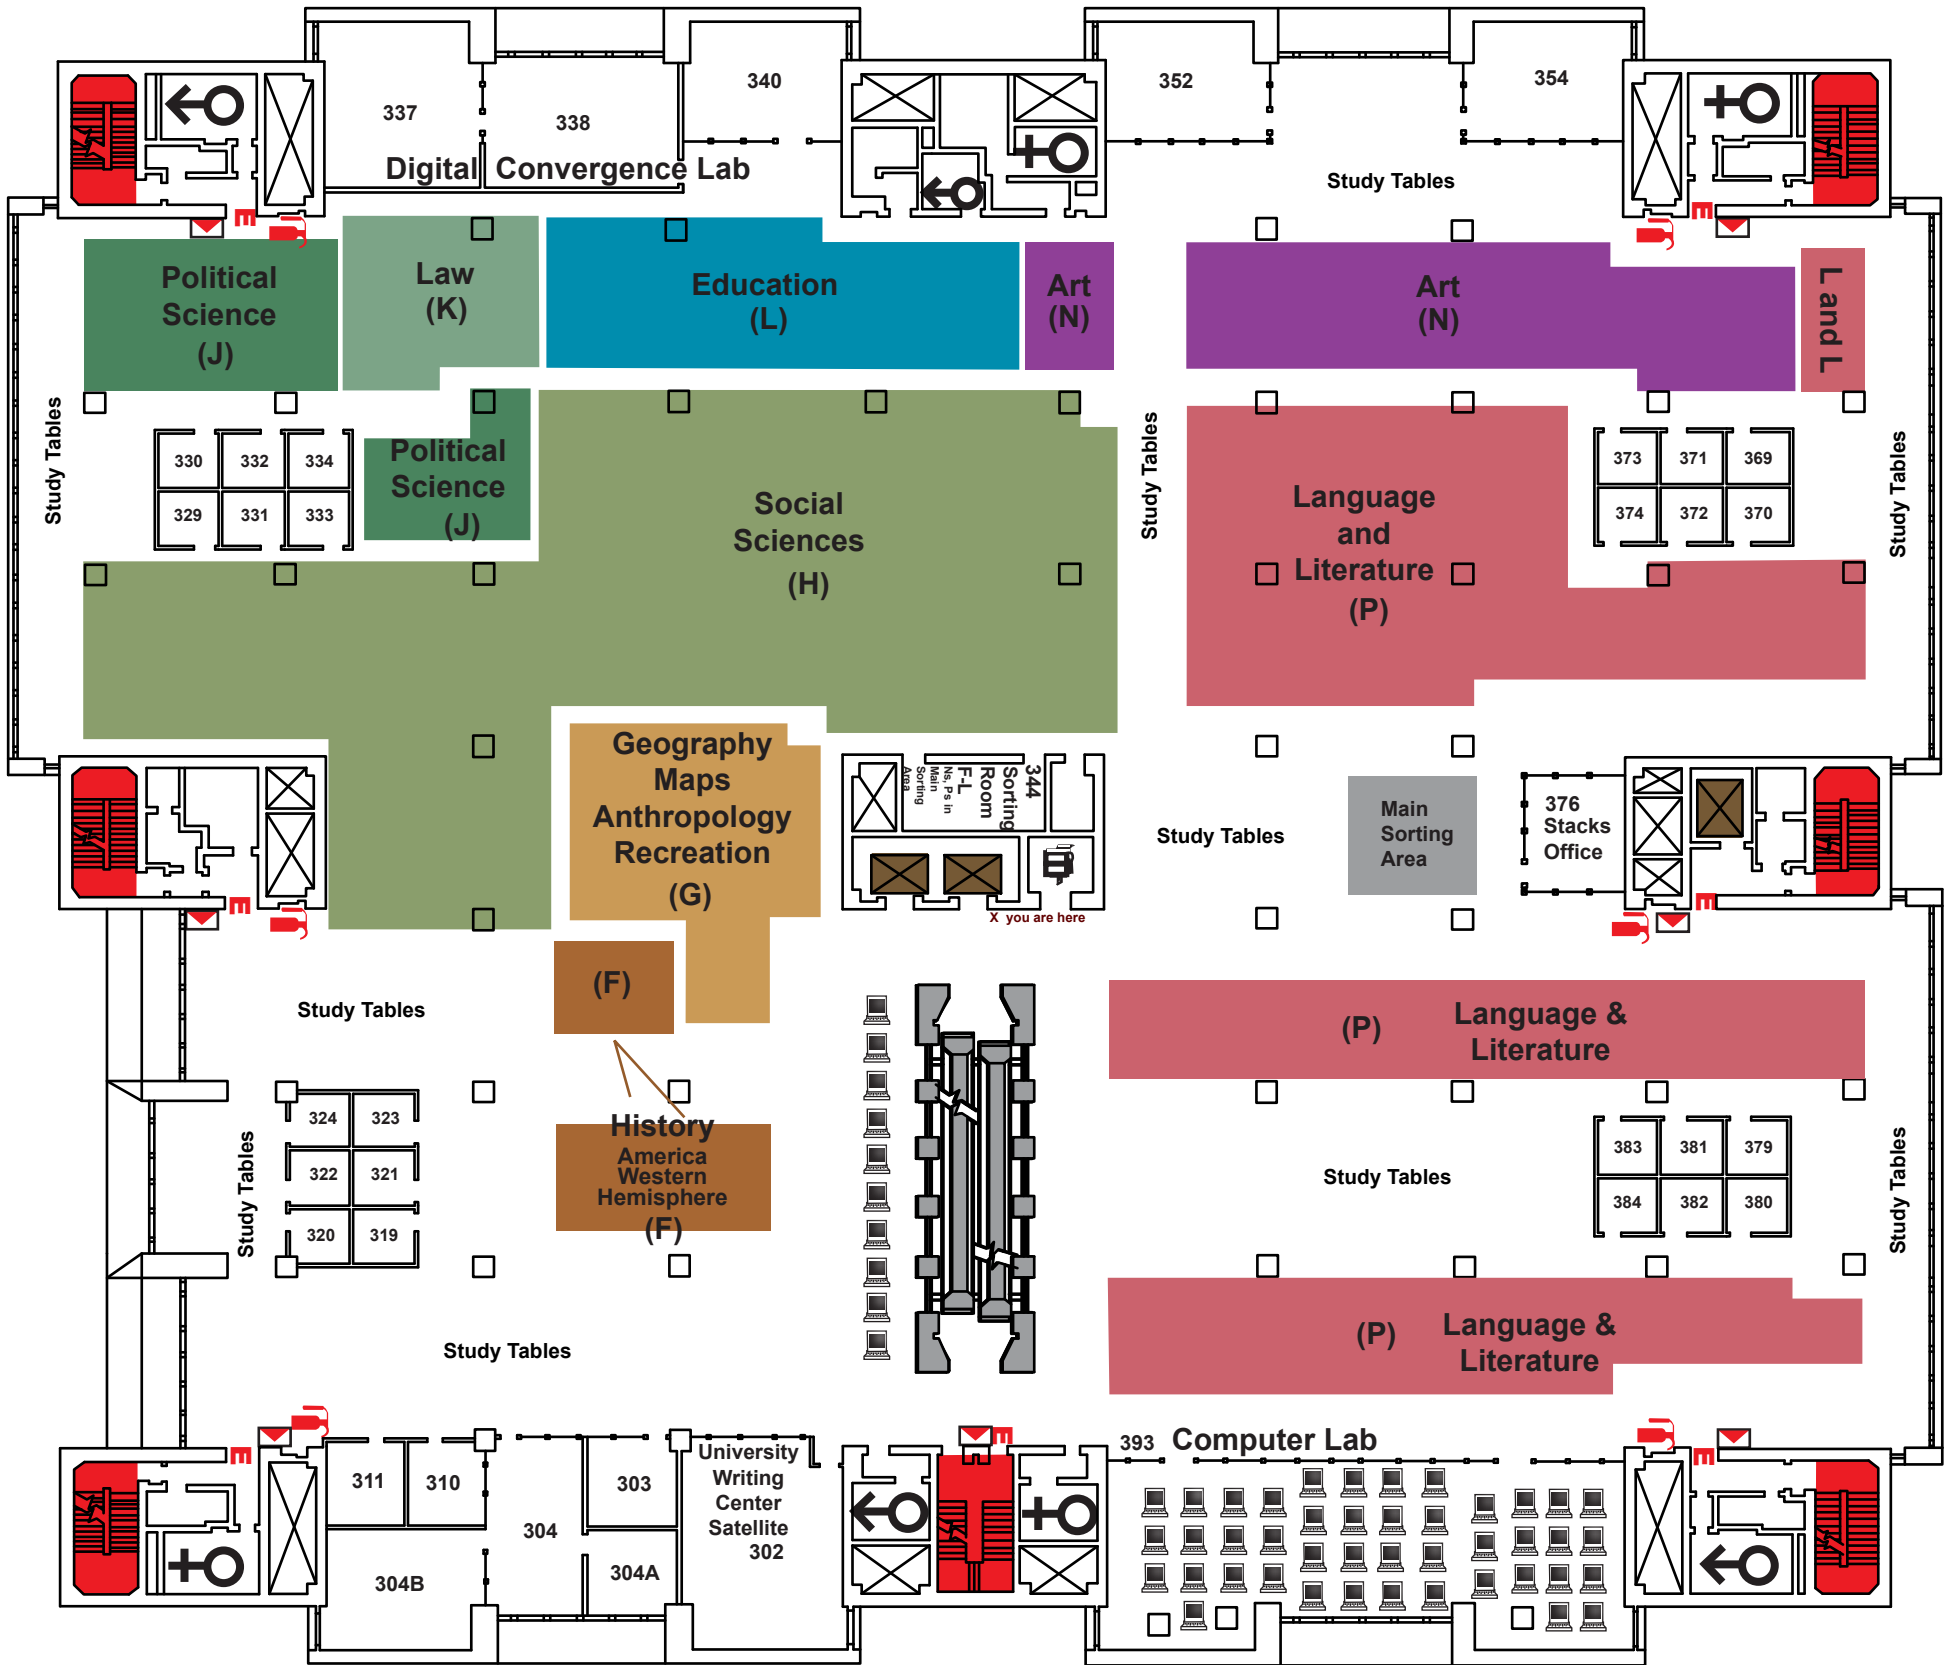

3

North 

Third Floor

KEY

-  Service Desks
-  Computer Terminals
-  Change/Copy Cards
-  Copiers
-  Printers
-  Rest Rooms (Female)
-  Rest Rooms (Male)
-  Fire Extinguishers
-  Fire Alarms
-  Exits
-  Stair Wells
-  Escalators
-  Elevators
-  Vending Machines