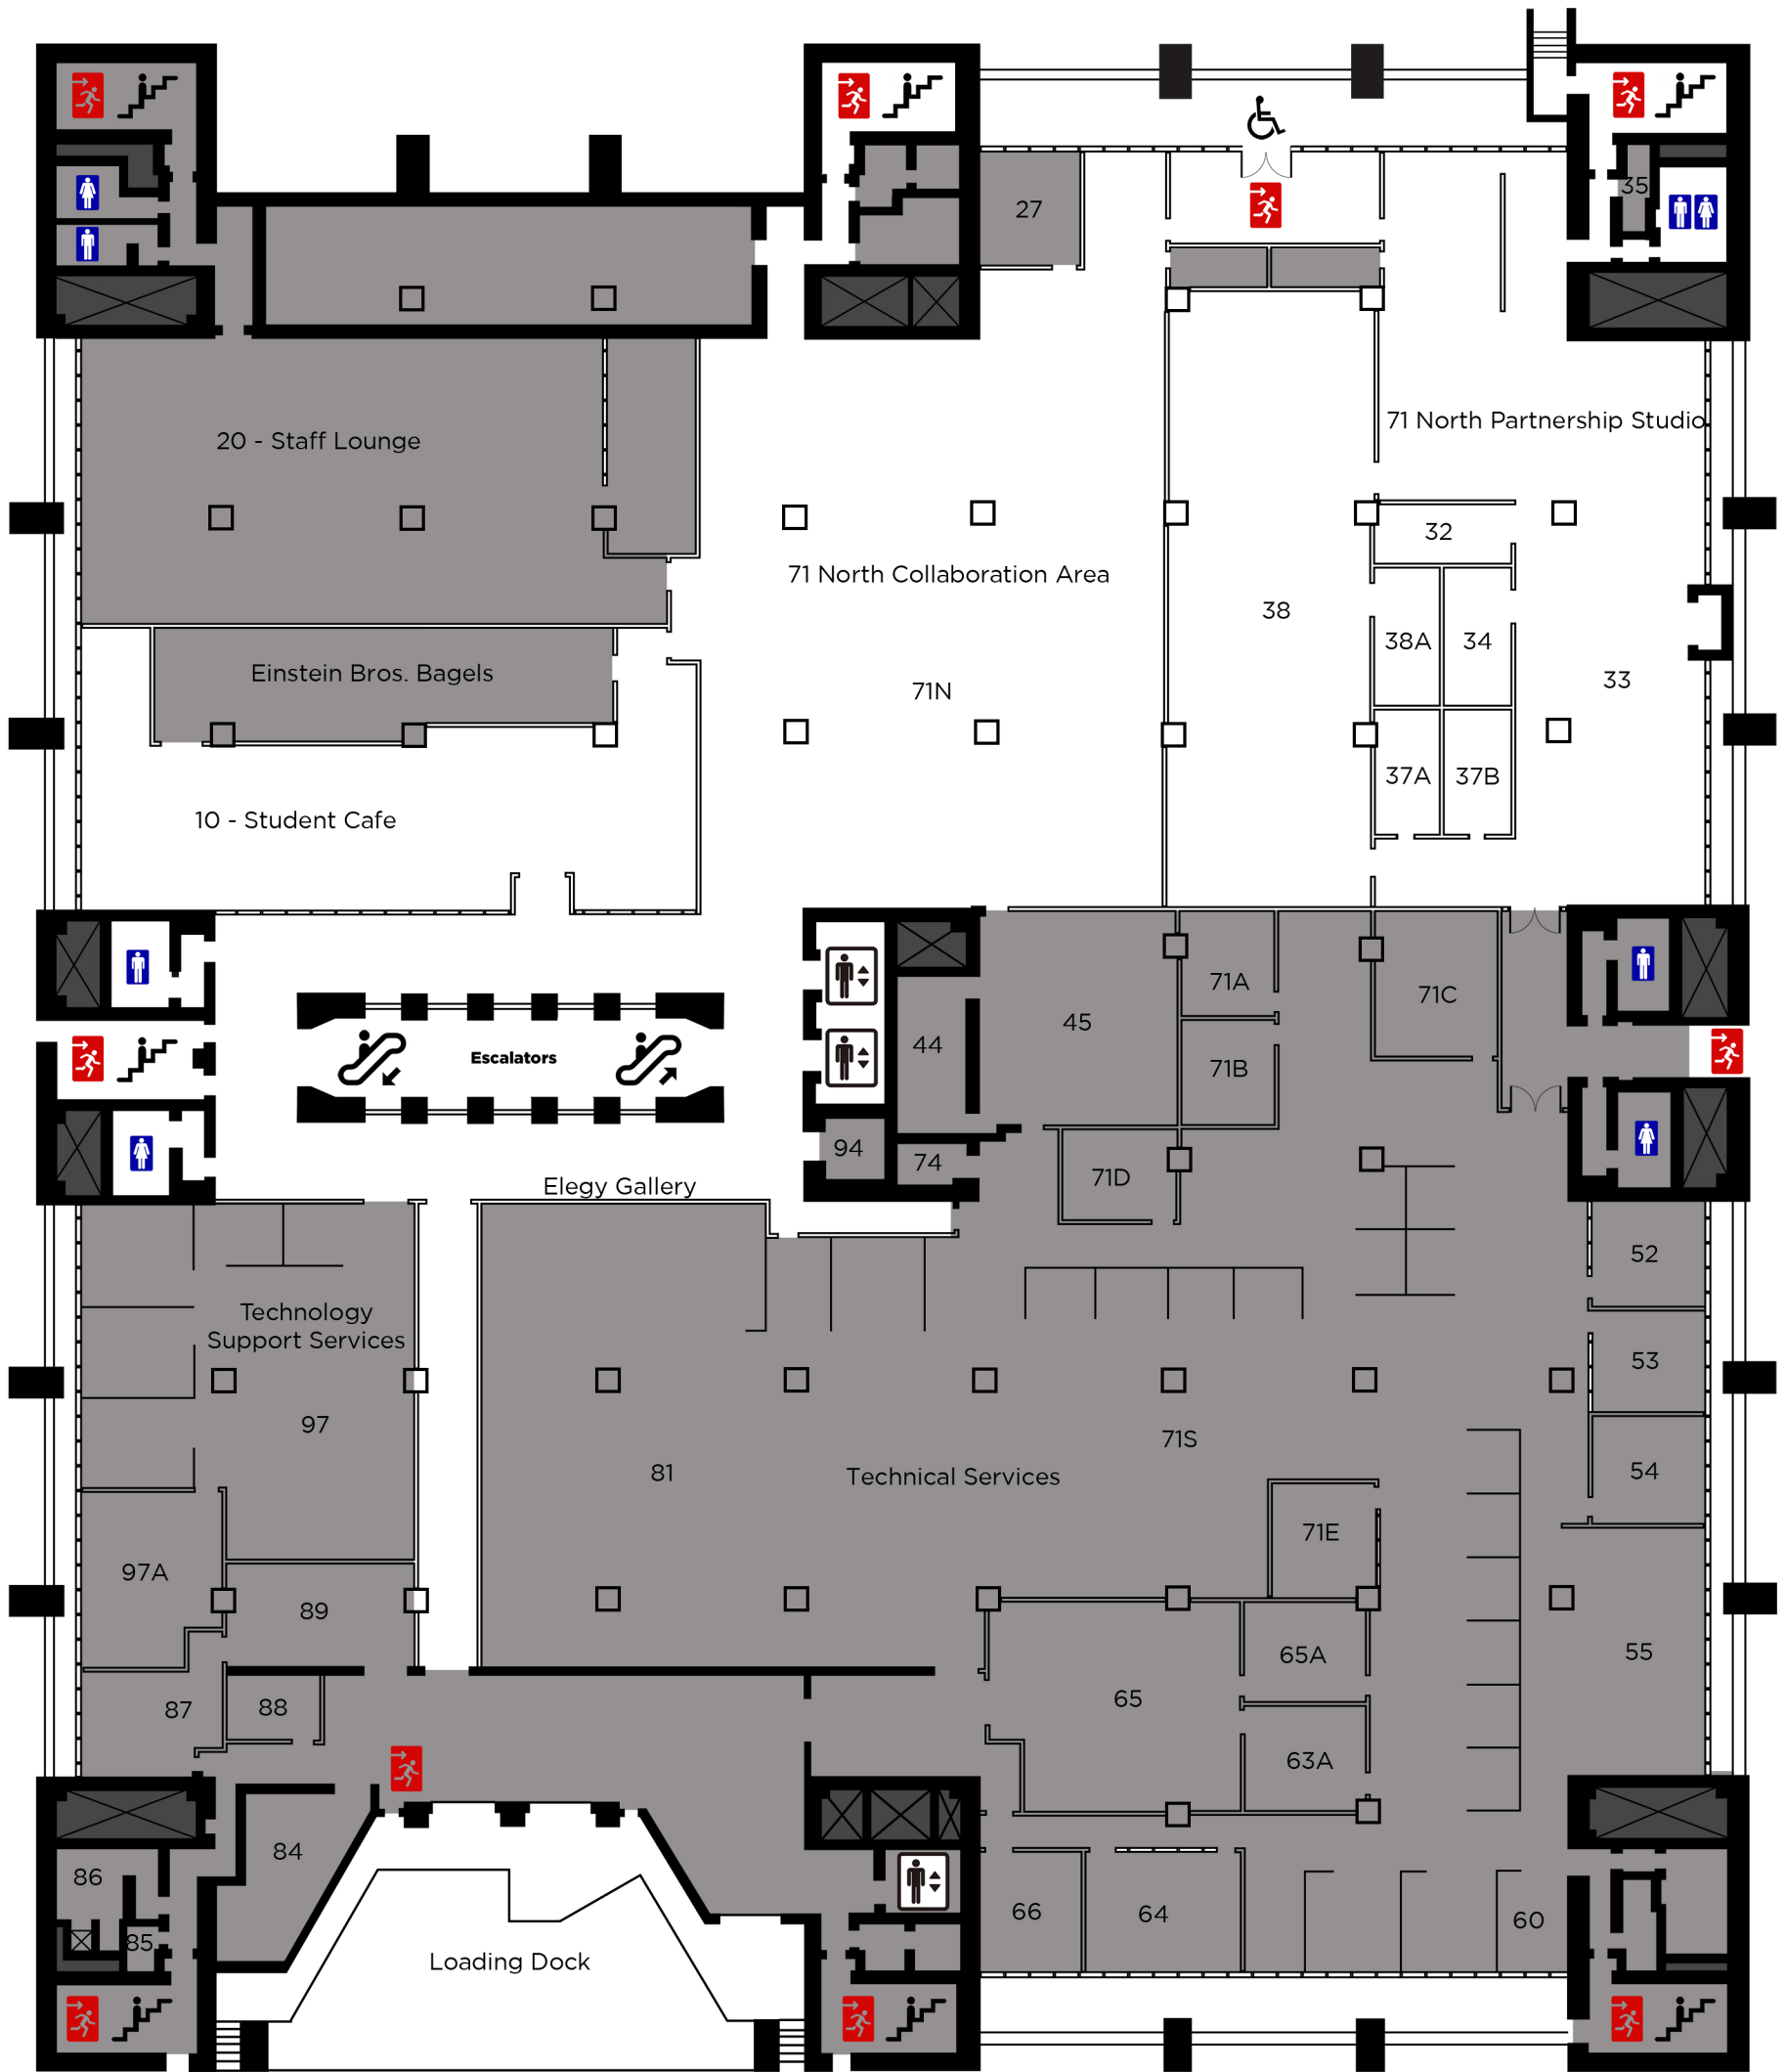

# Lower Level

Scan this QR code for an online map!

## Legend

- Emergency Exit
- Stairwell
- Restrooms
- Accessible Entrance
- Elevator
- Escalator